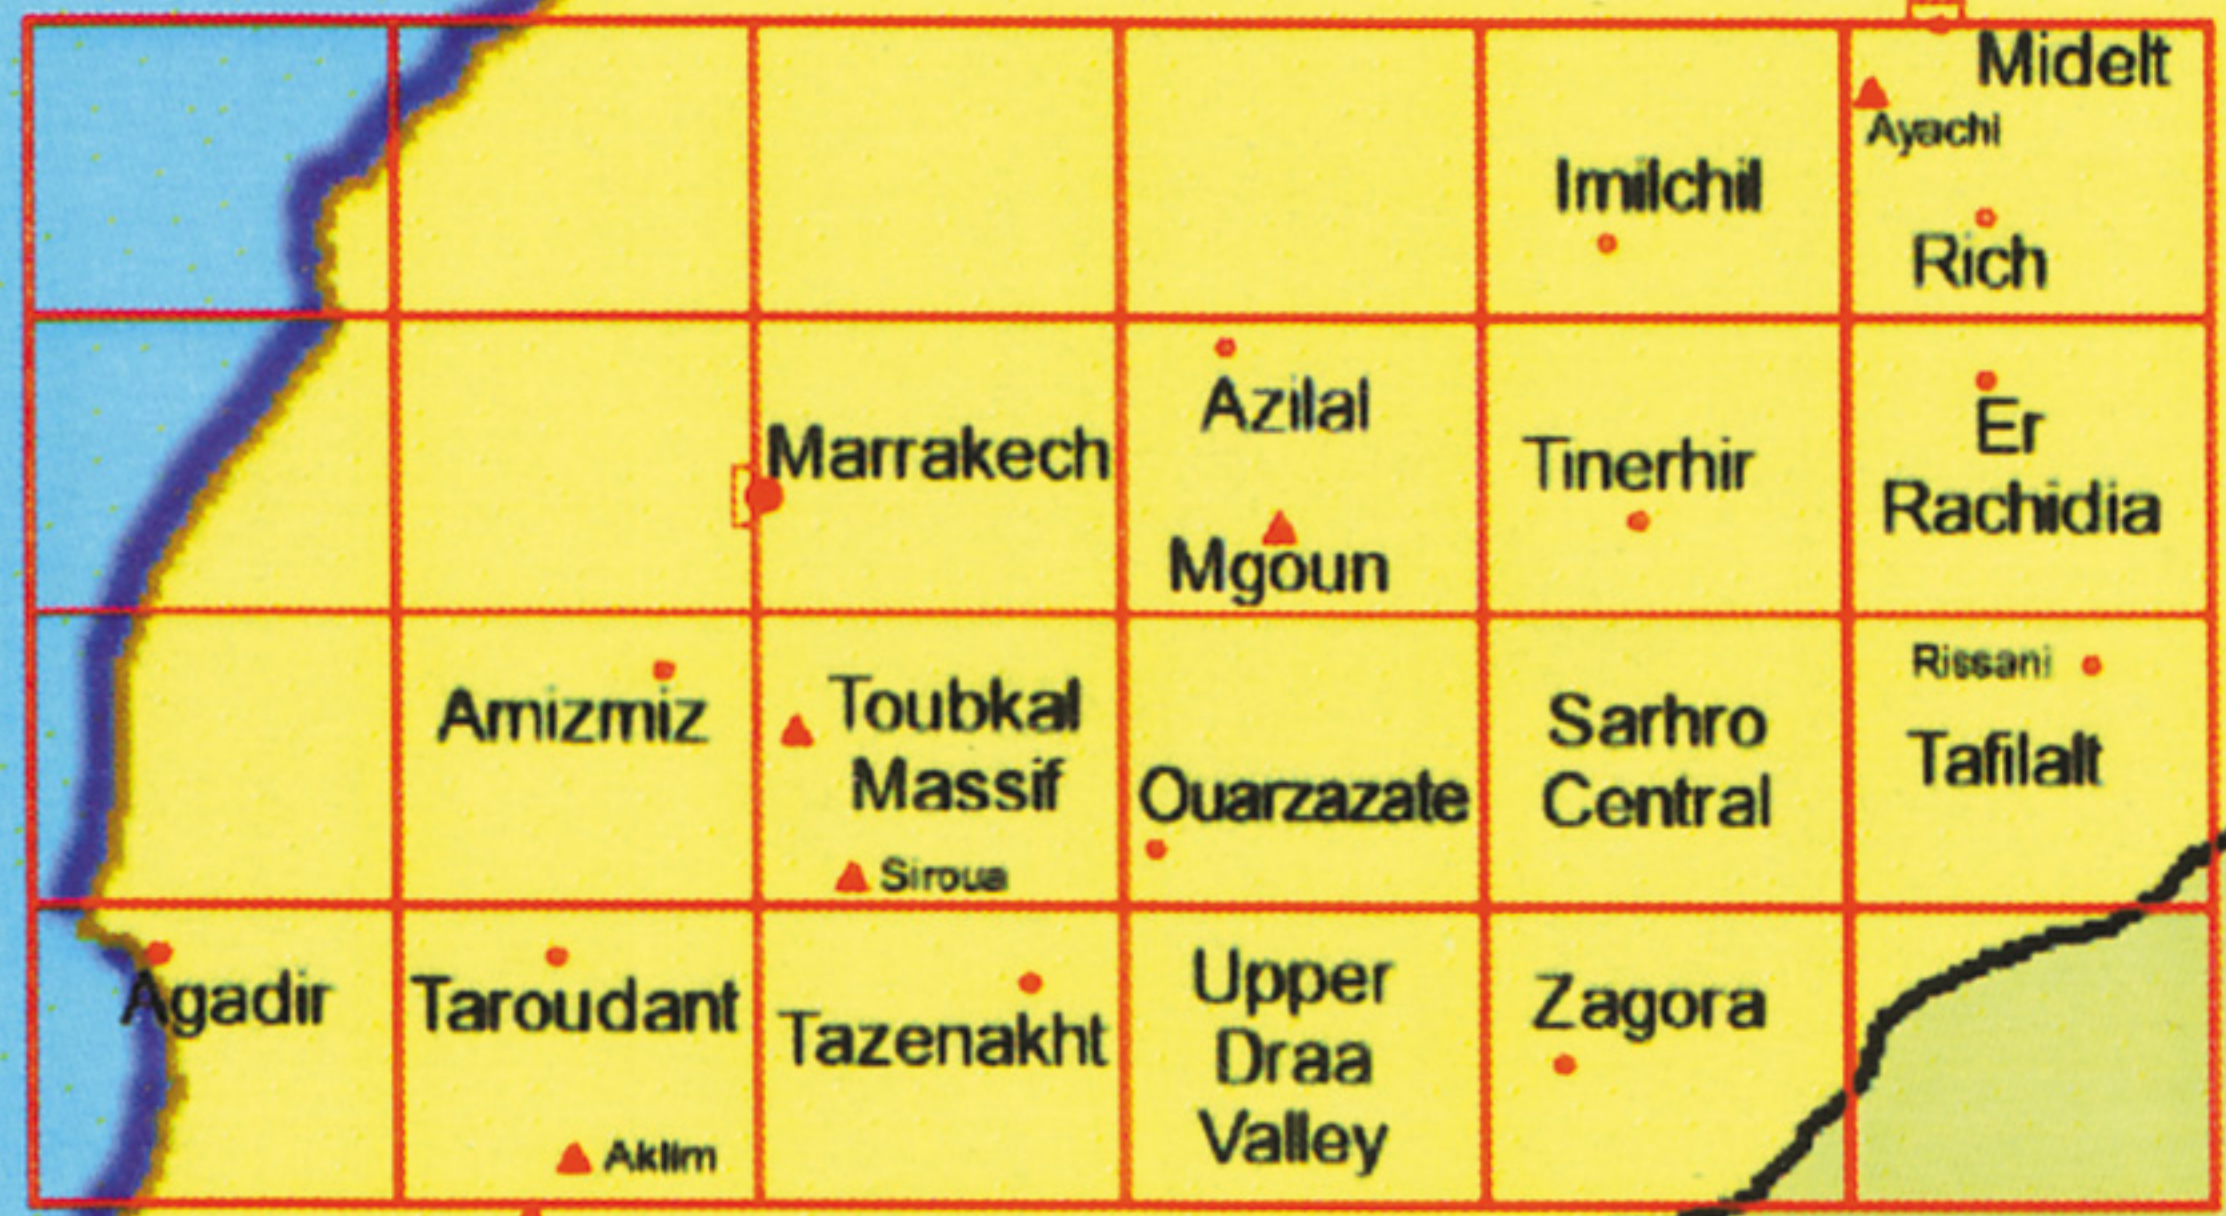

MOROCCO

10°

4°

32°40'

Casablanca

Midelt

Ayachi

Rich

Imilchil

Er
Rachidia

Azilal

Tinerhir

Mgoun

Marrakech

Rissani

Tafilalt

Sarhro
Central

Ouarzazate

Toubkal
Massif

Sirous

Amizmiz

Upper
Draa
Valley

Zagora

Tazenakht

Agadir

Taroudant

Aklm

30°00'

ALGERIA

Tafroute